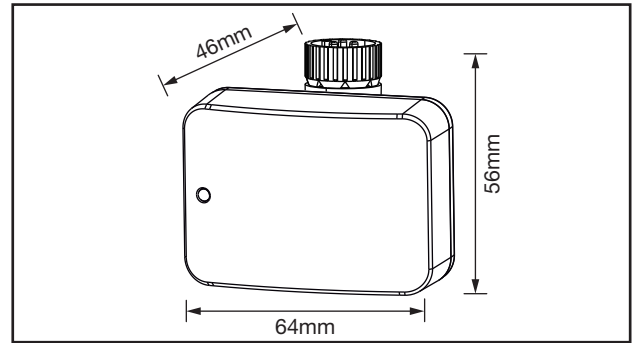

TECHNICAL SPECIFICATIONS

Product Code	AFL/PCELL/BK
Operating Voltage	220 - 240V AC
Max Output Power	100W
Output Current (Max)	0.43A
No Load Power (W)	<0.5
Class	II
Body Material	ABS
Frame Colour	Carbon Black
Ingress Protection	IP65
Ambient Operating Temperature (°C)	-20°C ~ +40°C
Input Frequency (Hz)	50/60Hz
Guarantee	3 Years
Ambient Light (Lux)	<10 (ON) - >200 (OFF)